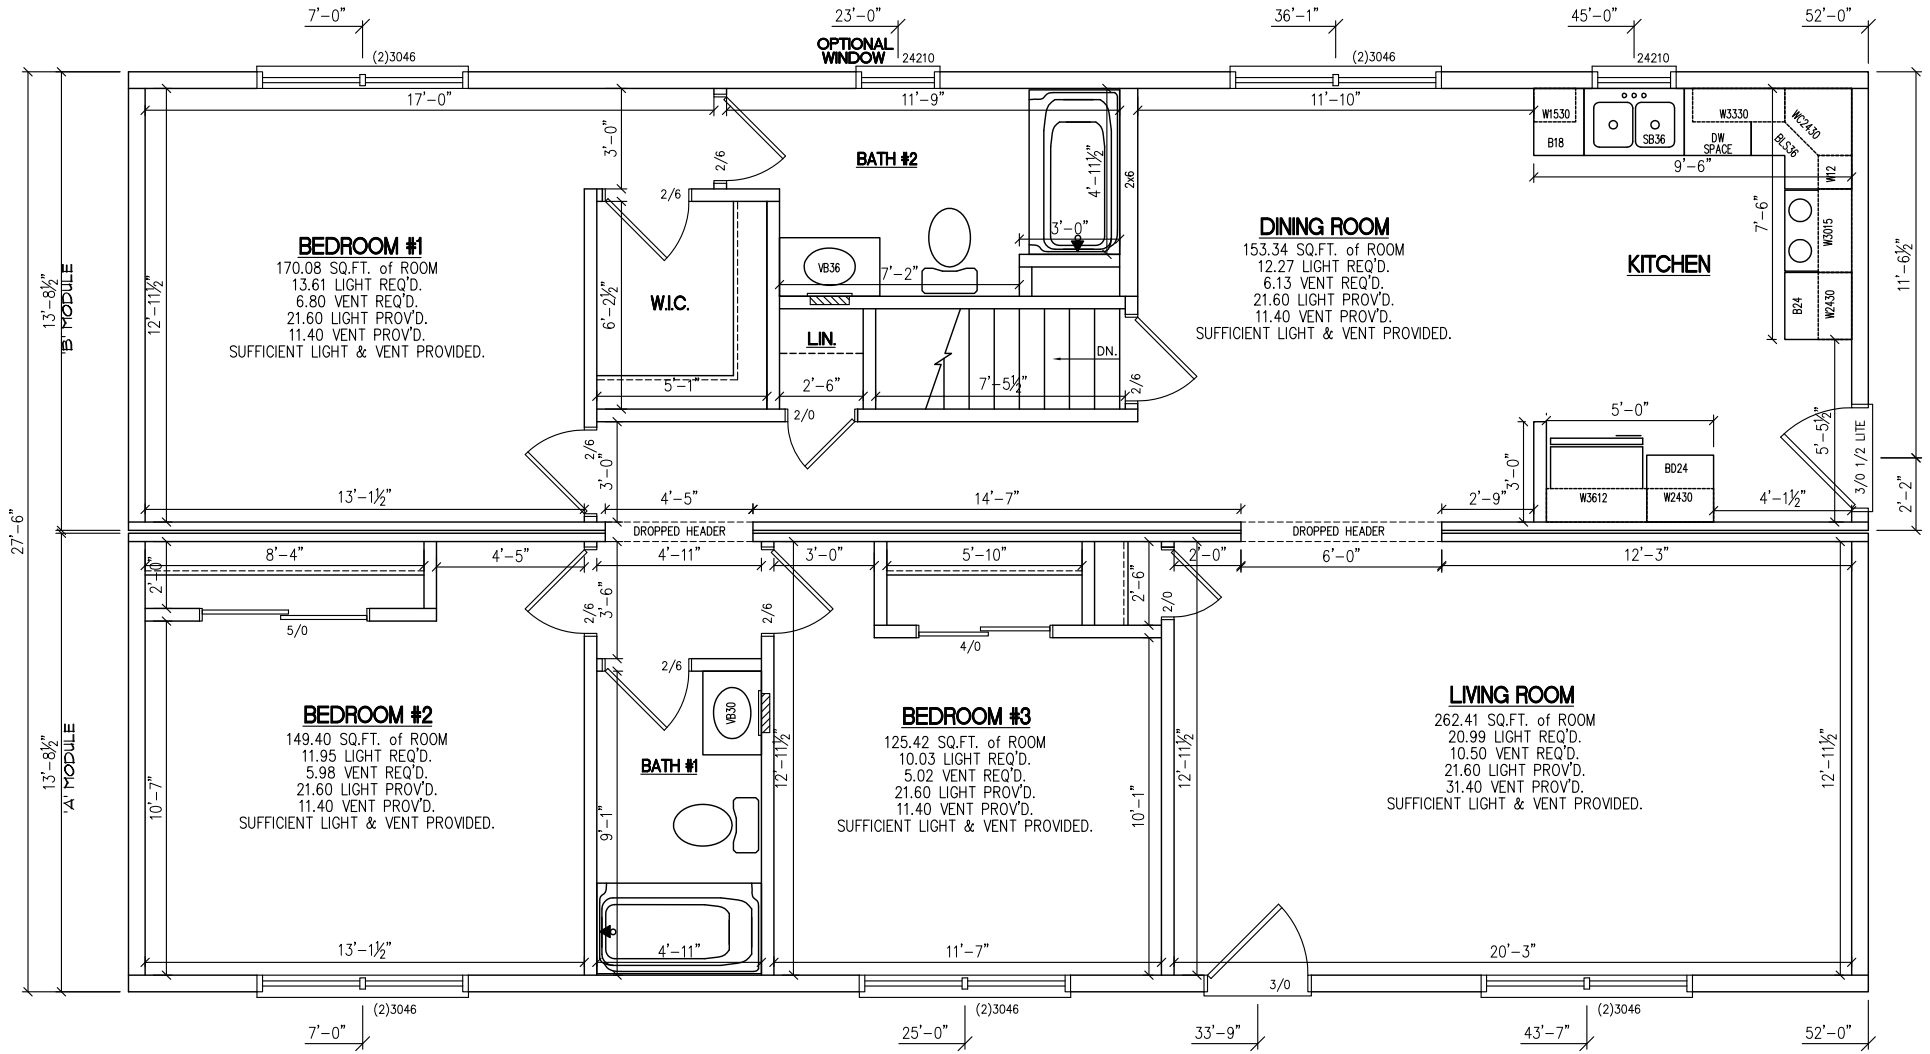

SERIAL #/ ORDER #
 S#????/O#????

PAGE #

BEDROOM #1
 170.08 SQ.FT. of ROOM
 13.61 LIGHT REQ'D.
 6.80 VENT REQ'D.
 21.60 LIGHT PROV'D.
 11.40 VENT PROV'D.
 SUFFICIENT LIGHT & VENT PROVIDED.

BEDROOM #2
 149.40 SQ.FT. of ROOM
 11.95 LIGHT REQ'D.
 5.98 VENT REQ'D.
 21.60 LIGHT PROV'D.
 11.40 VENT PROV'D.
 SUFFICIENT LIGHT & VENT PROVIDED.