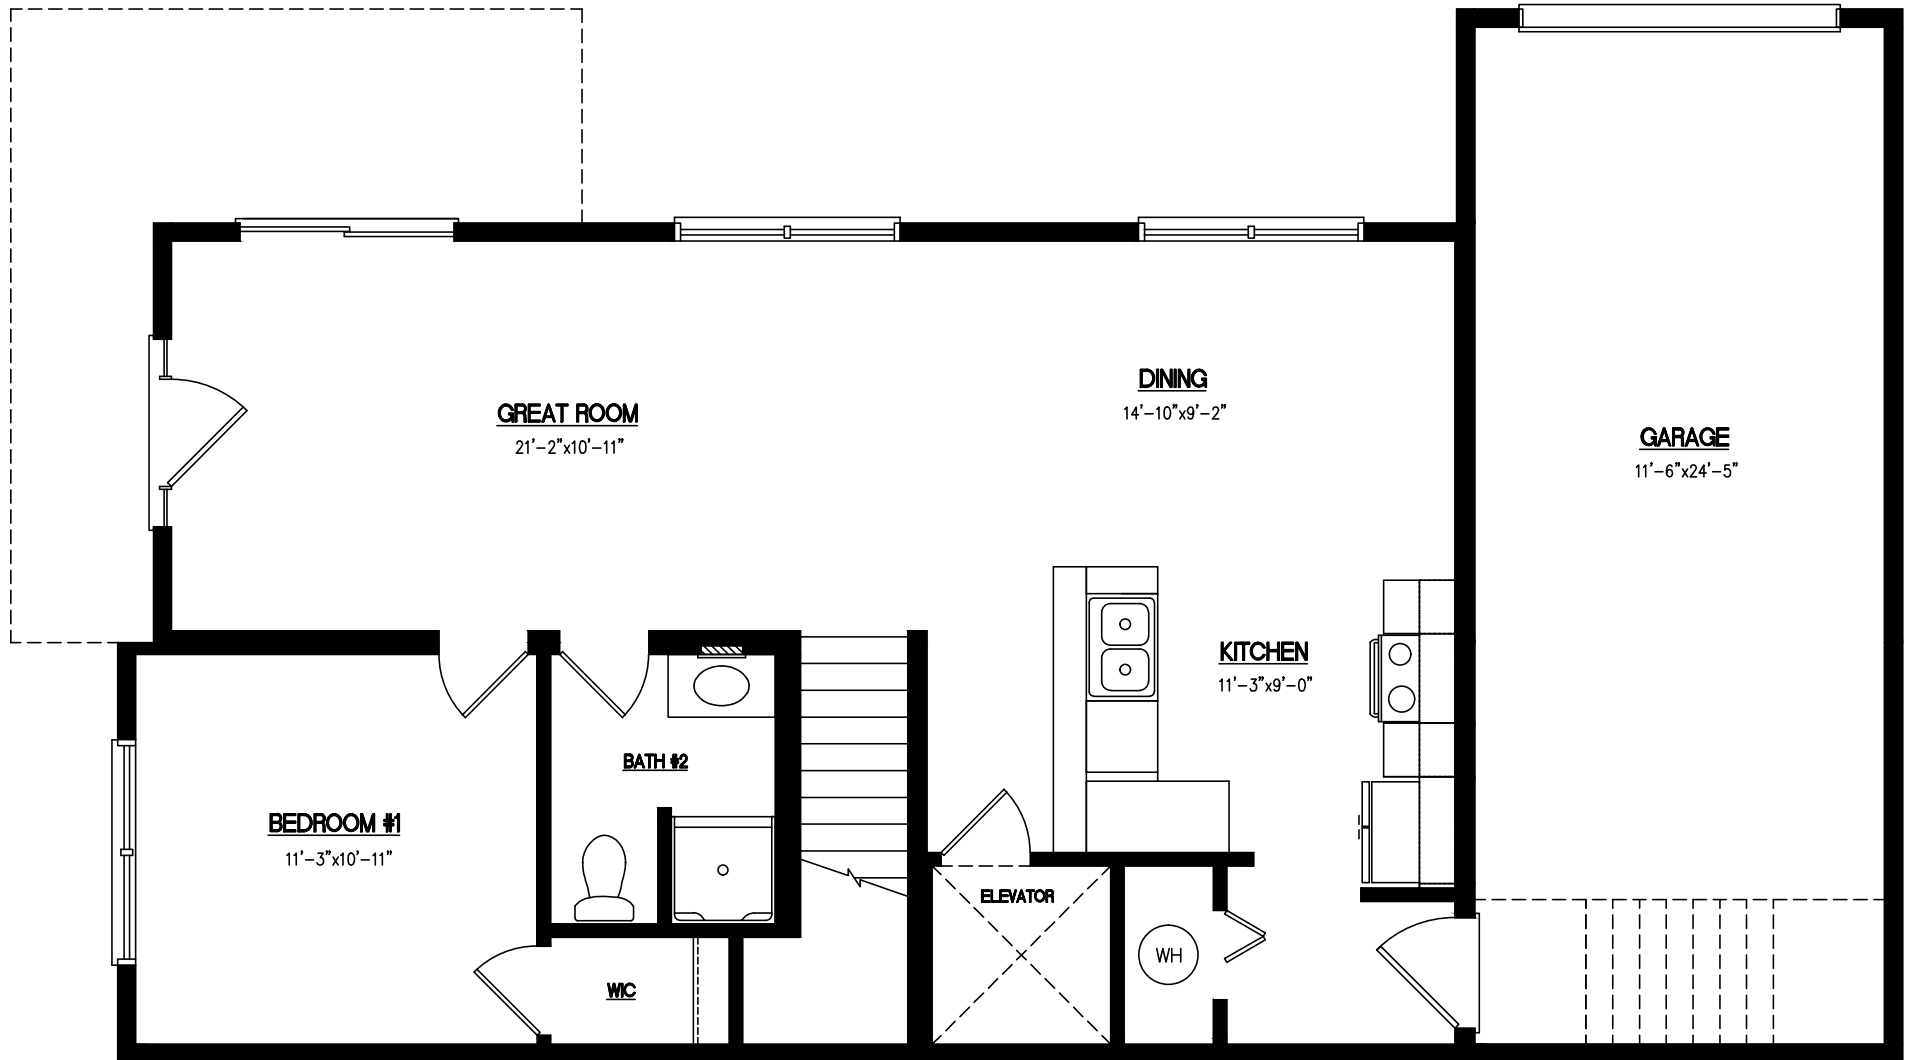

**CALLAWASSIE ISLAND**

**CALLAWASSIE ISLAND**

23'-6" x 37'-0" / 38'-0"

1,762 TOTAL SQ. FT.

CALLAWASSIE ISLAND