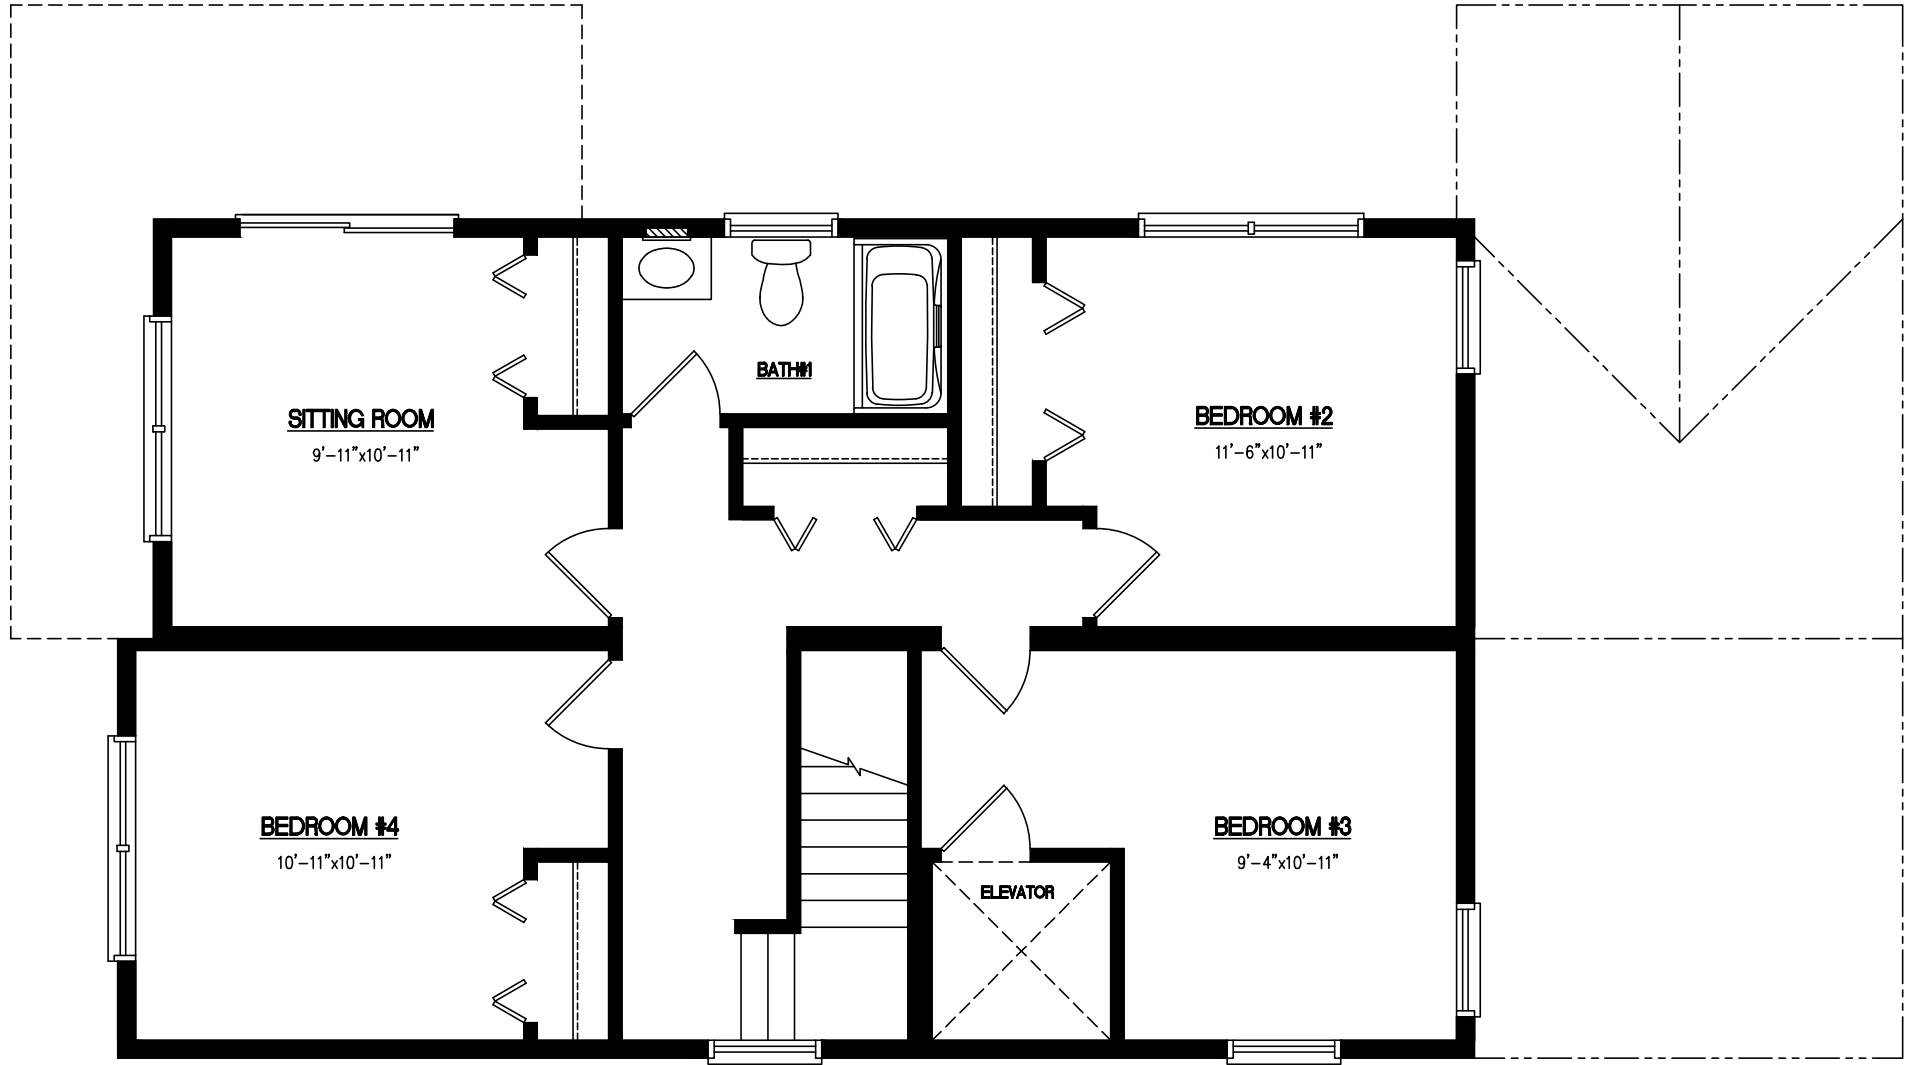

**CALLAWASSIE ISLAND**

**CALLAWASSIE ISLAND**

23'-6" x 37'-0" / 38'-0"

1,762 TOTAL SQ. FT.

CALLAWASSIE ISLAND